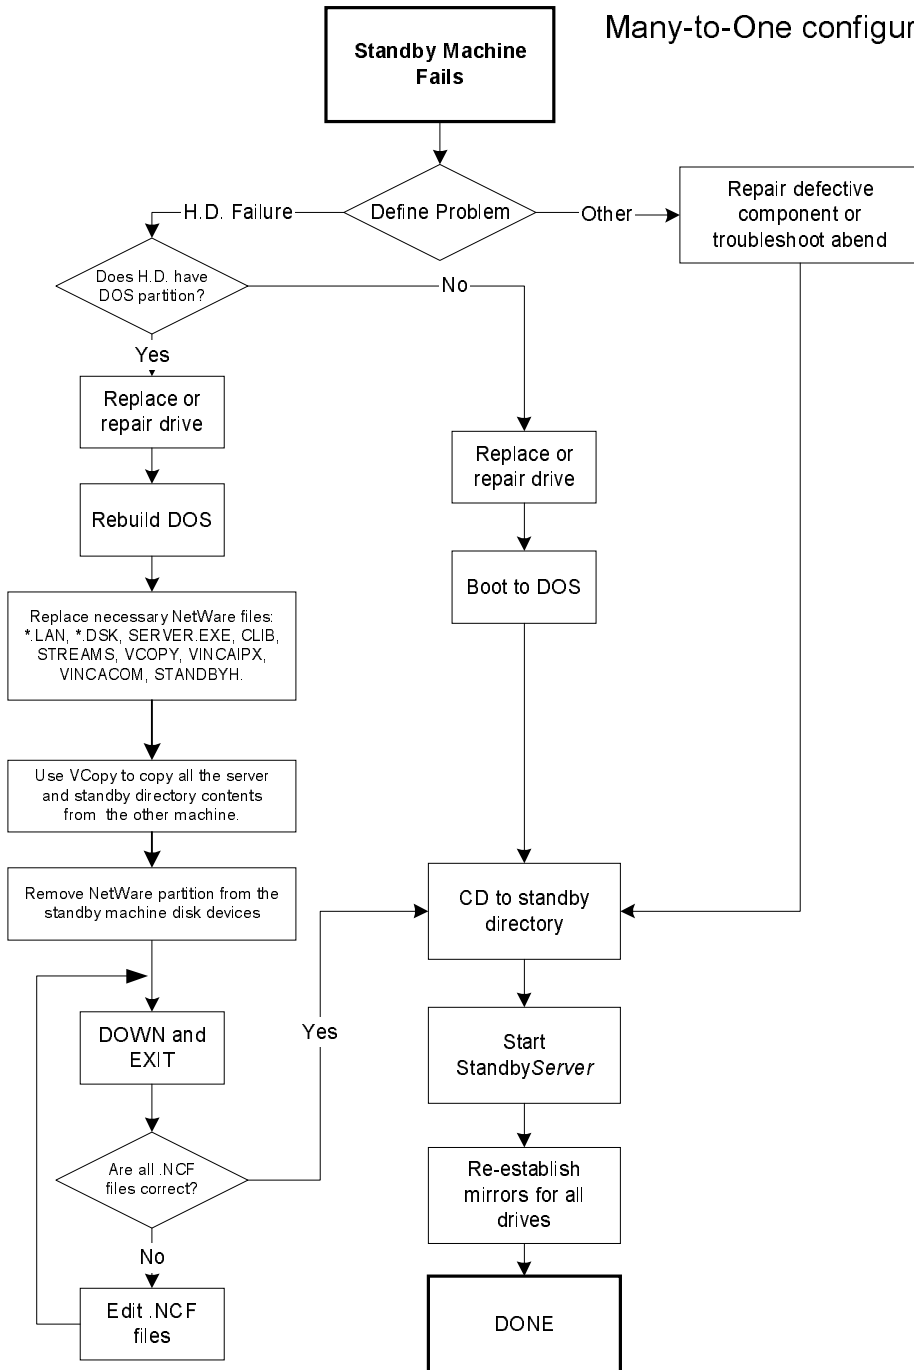

Recovery Guide for Primary Server Failure

Many-to-One configuration

Novell®

Recovery Guide for Standby Machine Failure

Many-to-One configuration

Recovery Guide for Standby Machine When Used As a Utility Server

Many-to-One configuration